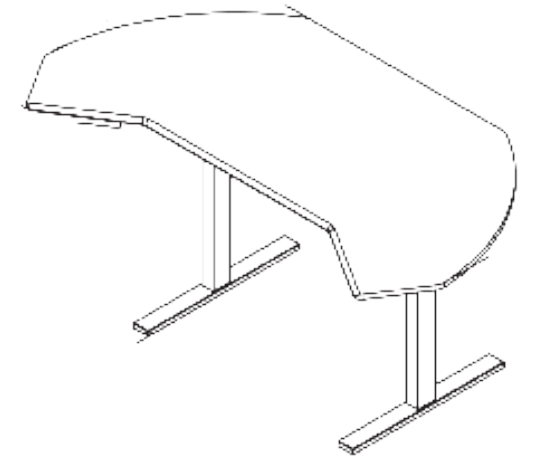

enables adjustment of
temperature, as well as
lighting colour and intensity

Dimensions

table A
W 178 D 85 H 73-123 cm

drawer 1
W 103 D 53 H 55 cm

table B
W 183 D 99 H 73-123 cm

drawer 2
W 103 D 53 H 55 cm

Fabric color