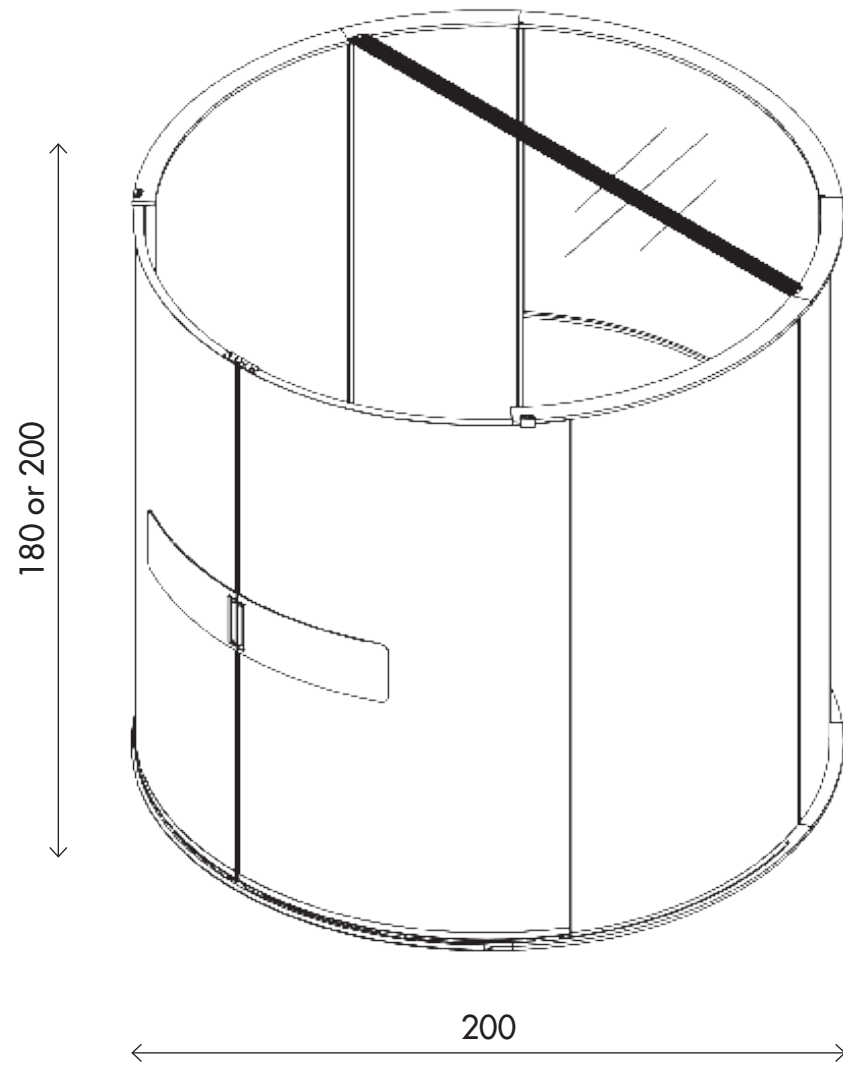

enables adjustment of
temperature, as well as
lighting colour and intensity

Dimensions

table A
W 178 D 85 H 73-123 cm

drawer 1
W 103 D 53 H 55 cm

table B
W 183 D 99 H 73-123 cm

drawer 2
W 103 D 53 H 55 cm

Fabric color