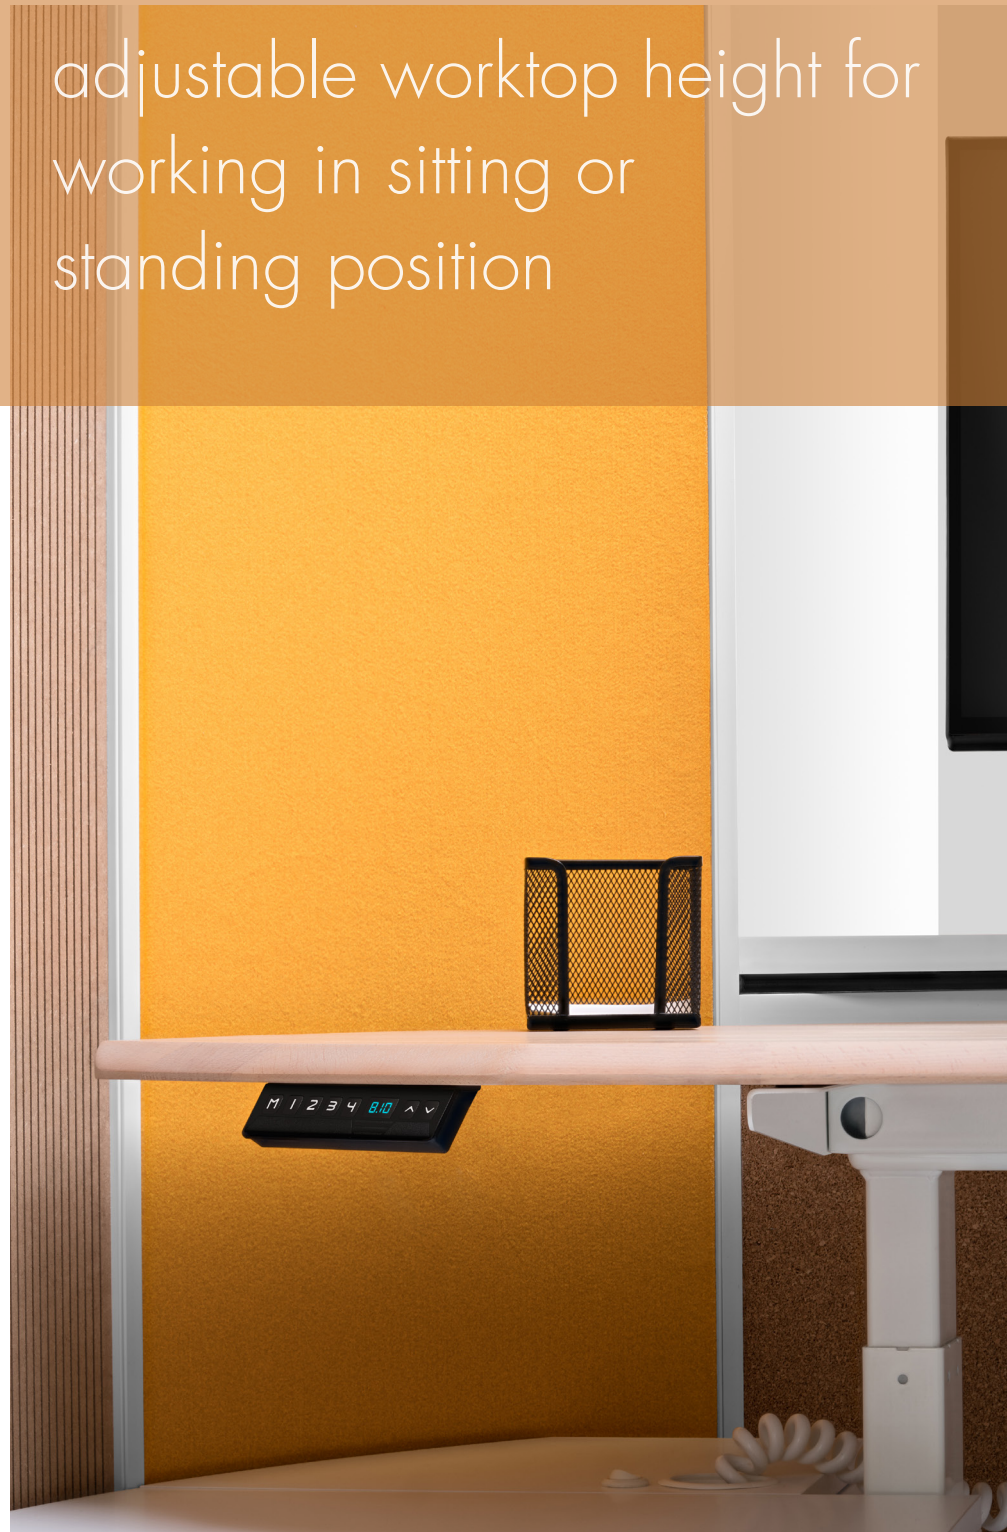

OFFICE SHELL

dizzconcept

OFFICE SHELL

a sustainable
workstation that allows privacy
in open plan offices

offers a less stressful work environment by reducing distractions

adjustable worktop height for
working in sitting or
standing position

smartglass enables
privacy and isolation

OFFICE SHELL helps
increase productivity and
reduce the spread of
infectious diseases

sound dampening enables
concentrated work and
privacy when closed

collaboration and teamwork
quickly available by opening the
sliding door

enables adjustment of
temperature, as well as
lighting colour and intensity

Dimensions

table A
W 178 D 85 H 73-123 cm

drawer 1
W 103 D 53 H 55 cm

table B
W 183 D 99 H 73-123 cm

drawer 2
W 103 D 53 H 55 cm

Fabric color